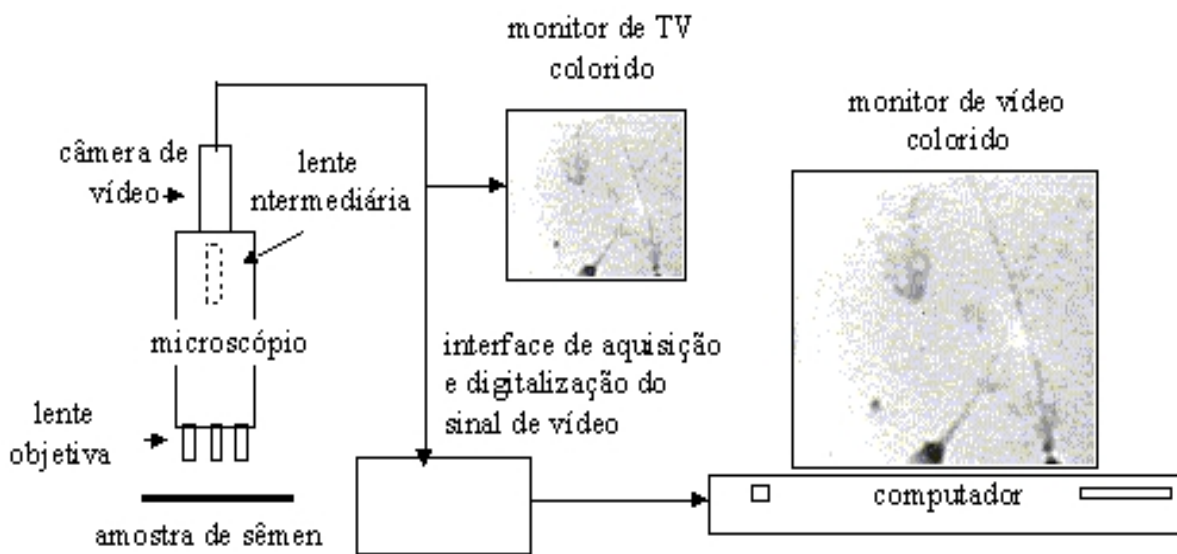

## Semen Analysis

Software for analyzing human sperm.

## Semen Analysis

ATONUS has developed a computational vision system to analyze the human semen, called Semen-An

Picture 1: Block diagram of the Semen-Analysis

**Click on the pictures to [enlarge](#).**

{rokbox size|800 600| title=|Tela do Sistema| thumb=|images/stories/Naveg5.jpg| album=|dermato| thum