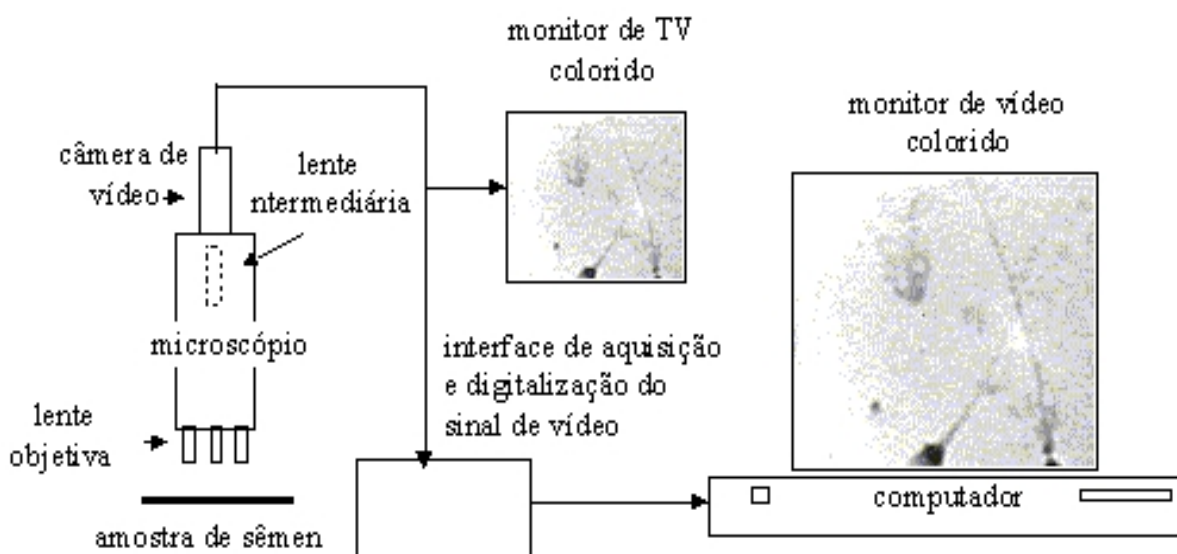

## Semen Analysis

Software for analyzing human sperm.

## Semen Analysis

ATONUS has developed a computational vision system to analyze the human semen, called Semen-An

Picture 1: Block diagram of the Semen-Analysis

**Click on the pictures to [enlarge](#).**

{rokbox size|800 600| title=|Tela do Sistema| thumb=|images/stories/Naveg5.jpg| album=|dermato| thum